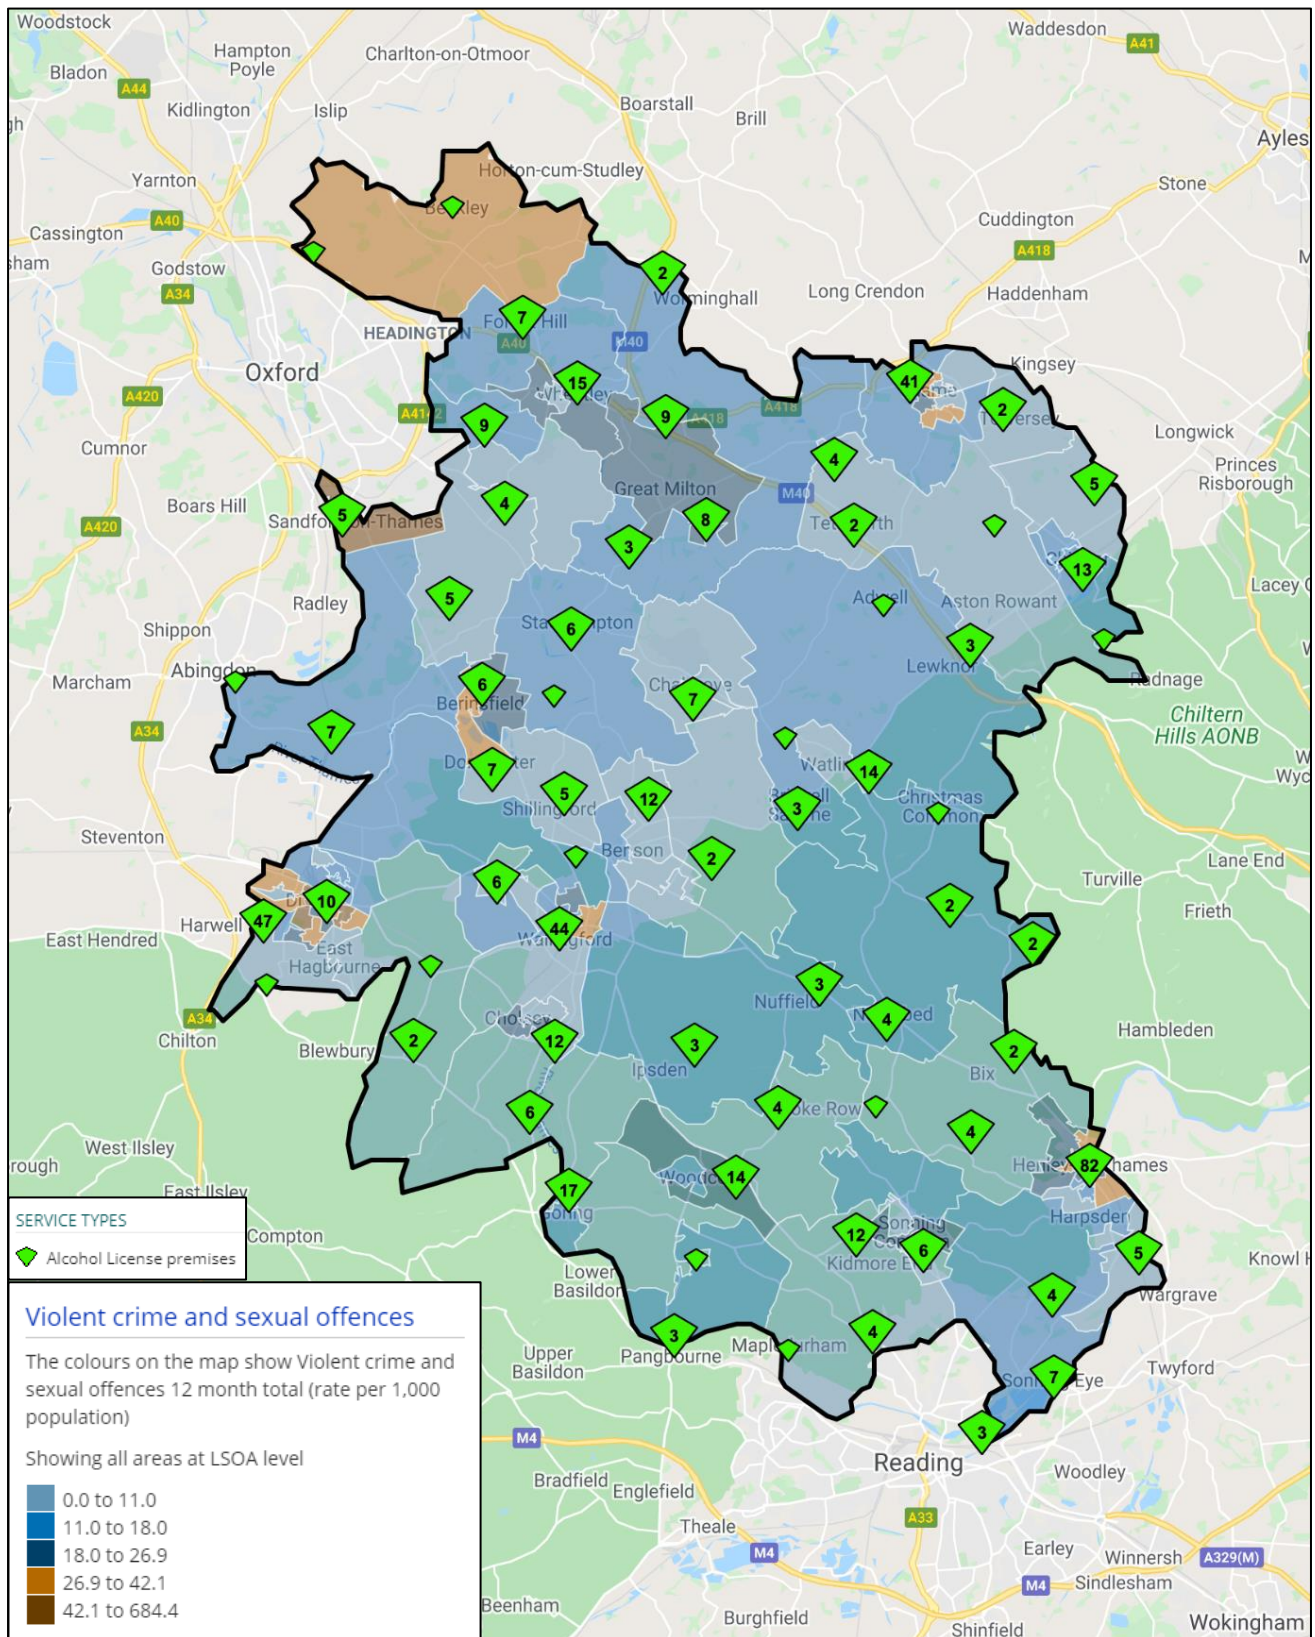

# Location of alcohol-licensed premises against crime indicators

## Crime – Total crime offences in South Oxfordshire (September-19 to August-20)